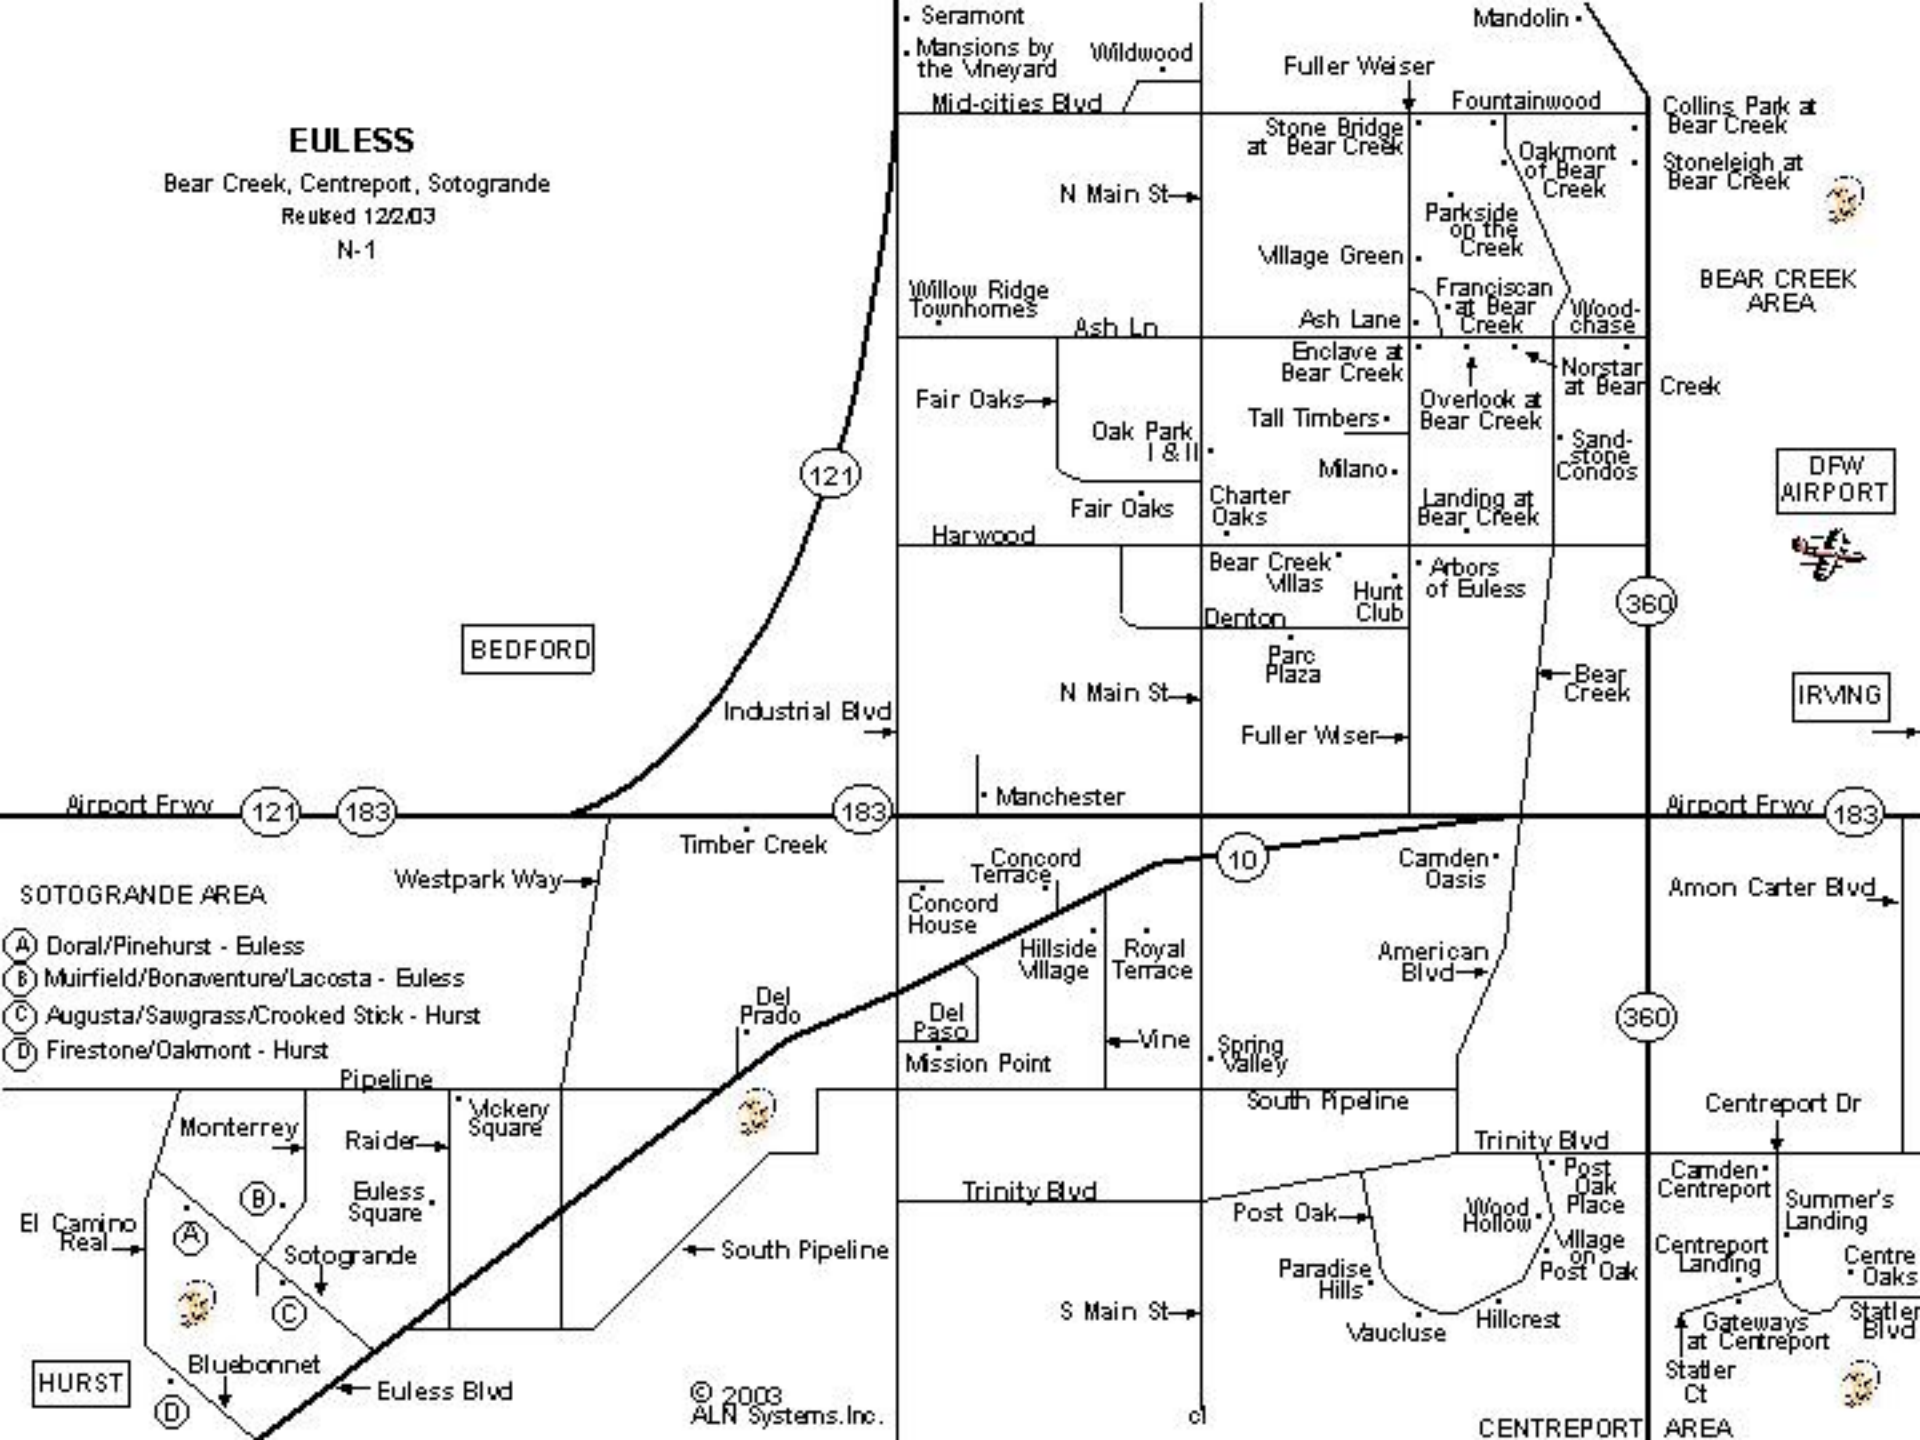

# EULESS

Bear Creek, Centreport, Sotogrande  
Revised 12/2003  
N-1

BEDFORD

BEAR CREEK AREA

DFW AIRPORT

IRVING

SOTOGRADE AREA

- (A) Doral/Pinehurst - Euless
- (B) Muirfield/Bonaventure/Lacosta - Euless
- (C) Augusta/Sawgrass/Crooked Stick - Hurst
- (D) Firestone/Oakmont - Hurst

HURST

CENTREPORT AREA