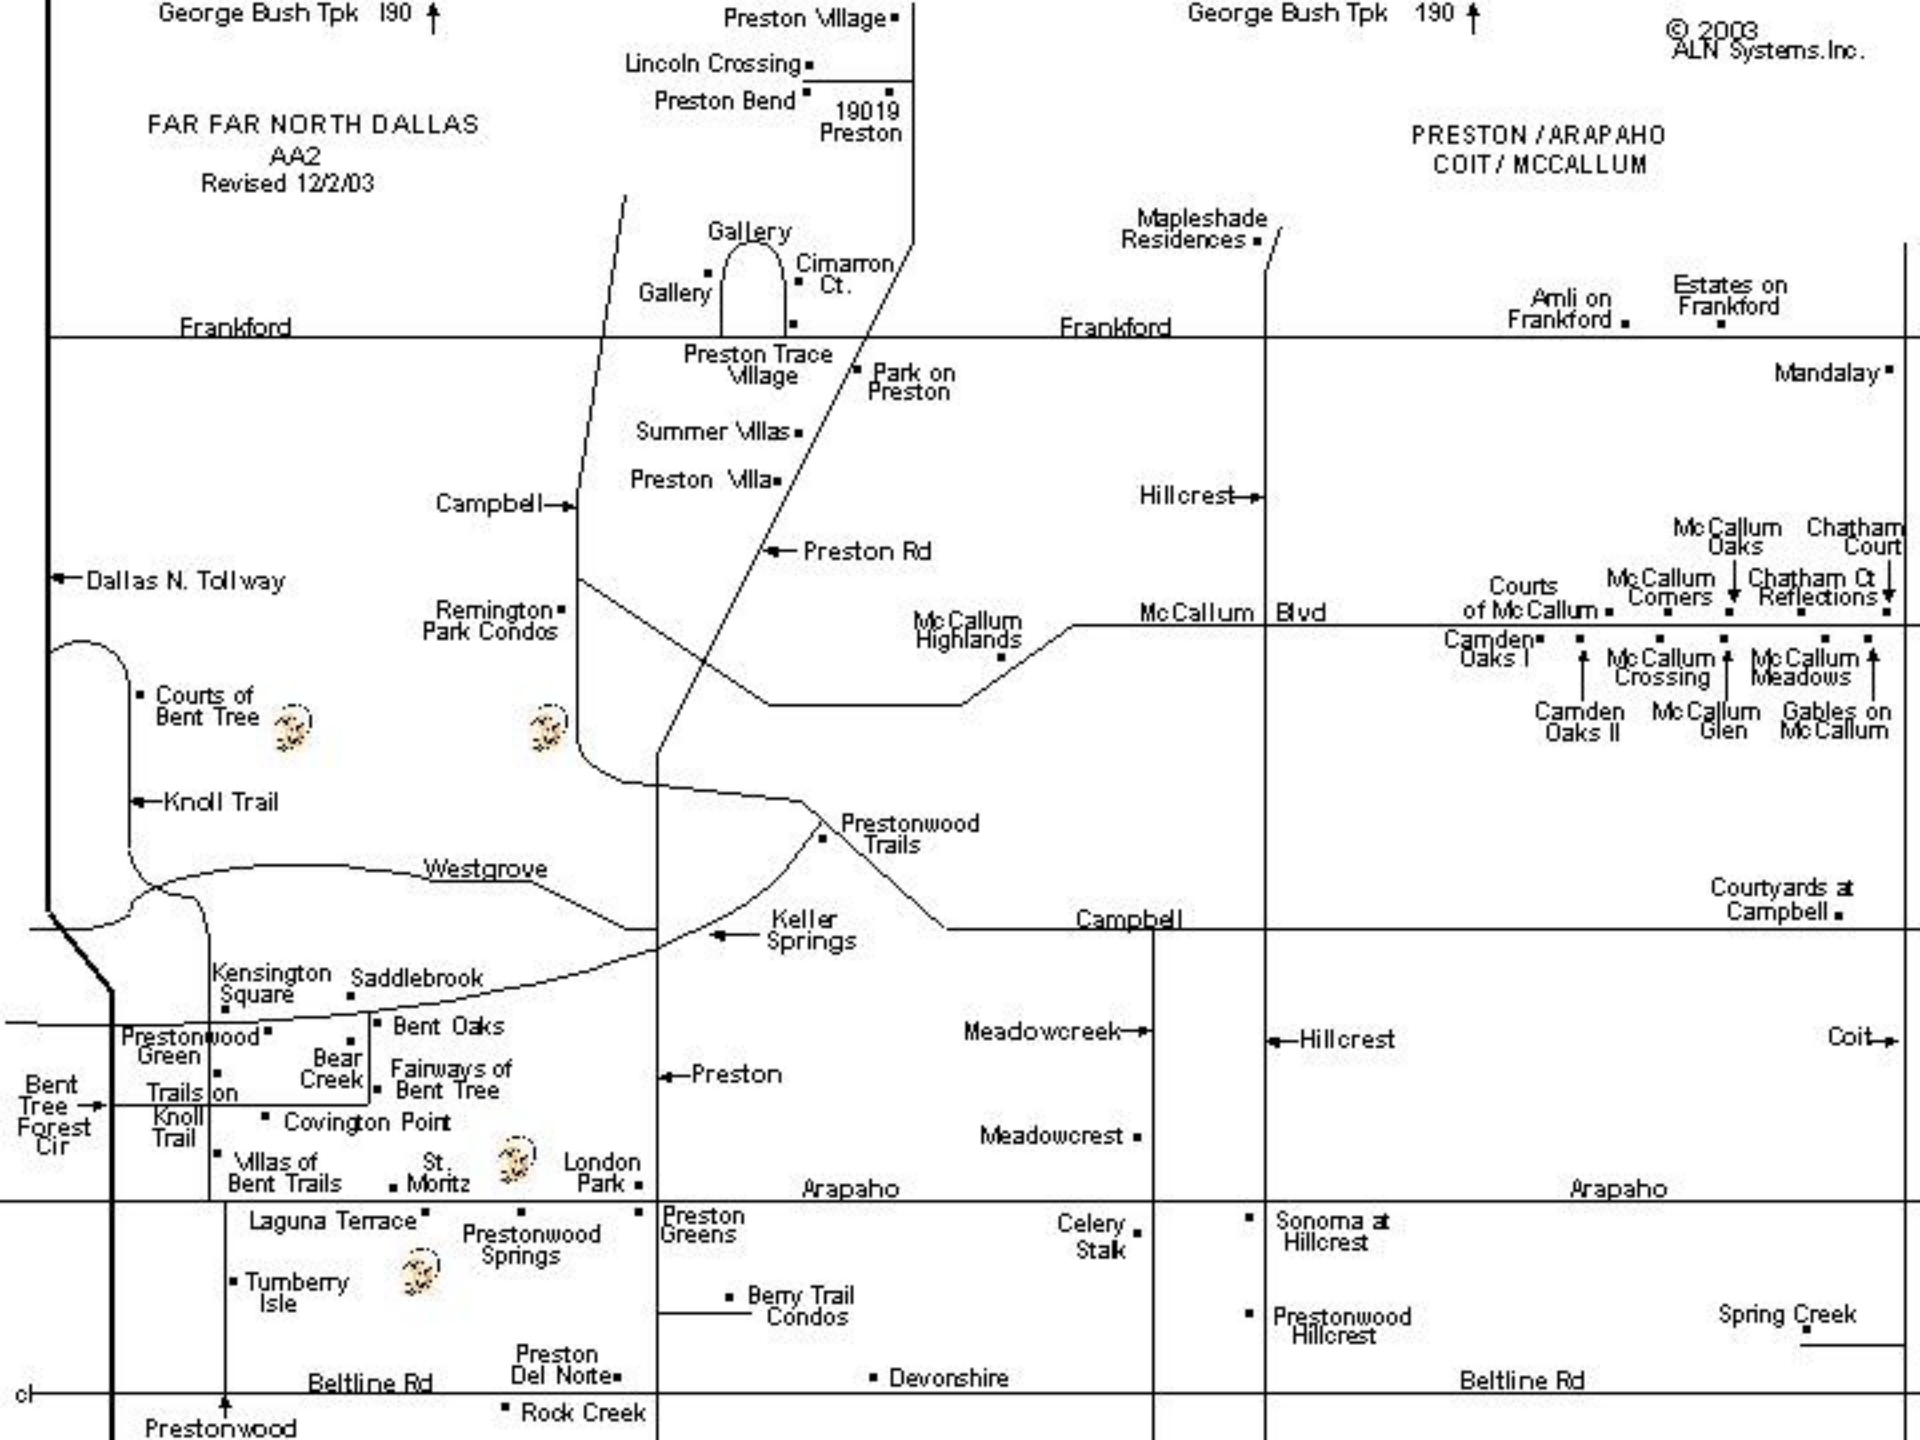

FAR FAR NORTH DALLAS
AA2
Revised 12/2/03

PRESTON / ARAPAHO
COIT / MCCALLUM

Lincoln Crossing
Preston Bend
19019 Preston

Mapleshade Residences

Amli on Frankford
Estates on Frankford

Gallery
Cimarron Ct.

Preston Trace Village
Park on Preston

Knoll Trail

Prestonwood Trails

Courtyards at Campbell

Westgrove

Keller Springs

Campbell

Kensington Square
Saddlebrook

Meadowcreek

Bent Tree Forest Cir

Covington Point

Villas of Bent Trails

St. Moritz

London Park

Laguna Terrace

Prestonwood Springs

Preston Greens

Devonshire

Beltline Rd

Prestonwood

Rock Creek